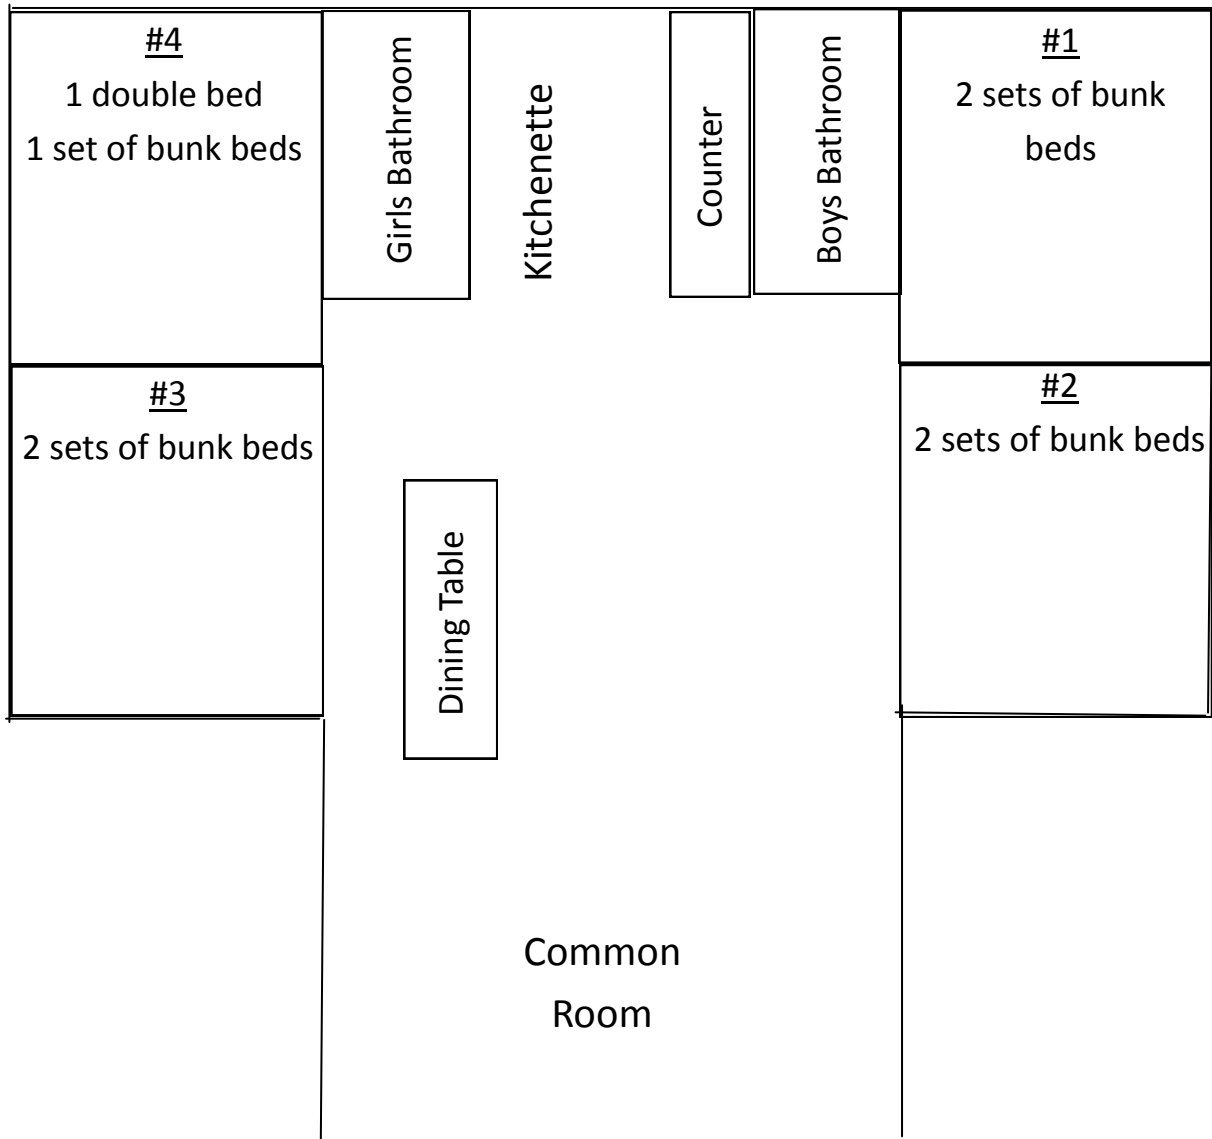

WEST SHORE LODGE UPPER LEVEL

Room #1

- 1.
- 2.
- 3.

Room #3

- 1.
- 2.
- 3.
- 4.

Room #2

- 1.
- 2.
- 3.
- 4.

Room #4

- 1.
- 2.
- 3.
- 4.

*Kitchen is not stocked for basic cooking.

*Kitchen has a dorm size refrigerator, microwave, coffeemaker and two-burner stovetop.

*Linens and towels are not provided.

*Cot packs available for charge with at least two weeks notice of need.

*Girls bathroom has two showers; boys bathroom has one shower.

*Dining table set for 12 persons. Extra tables & chairs available.