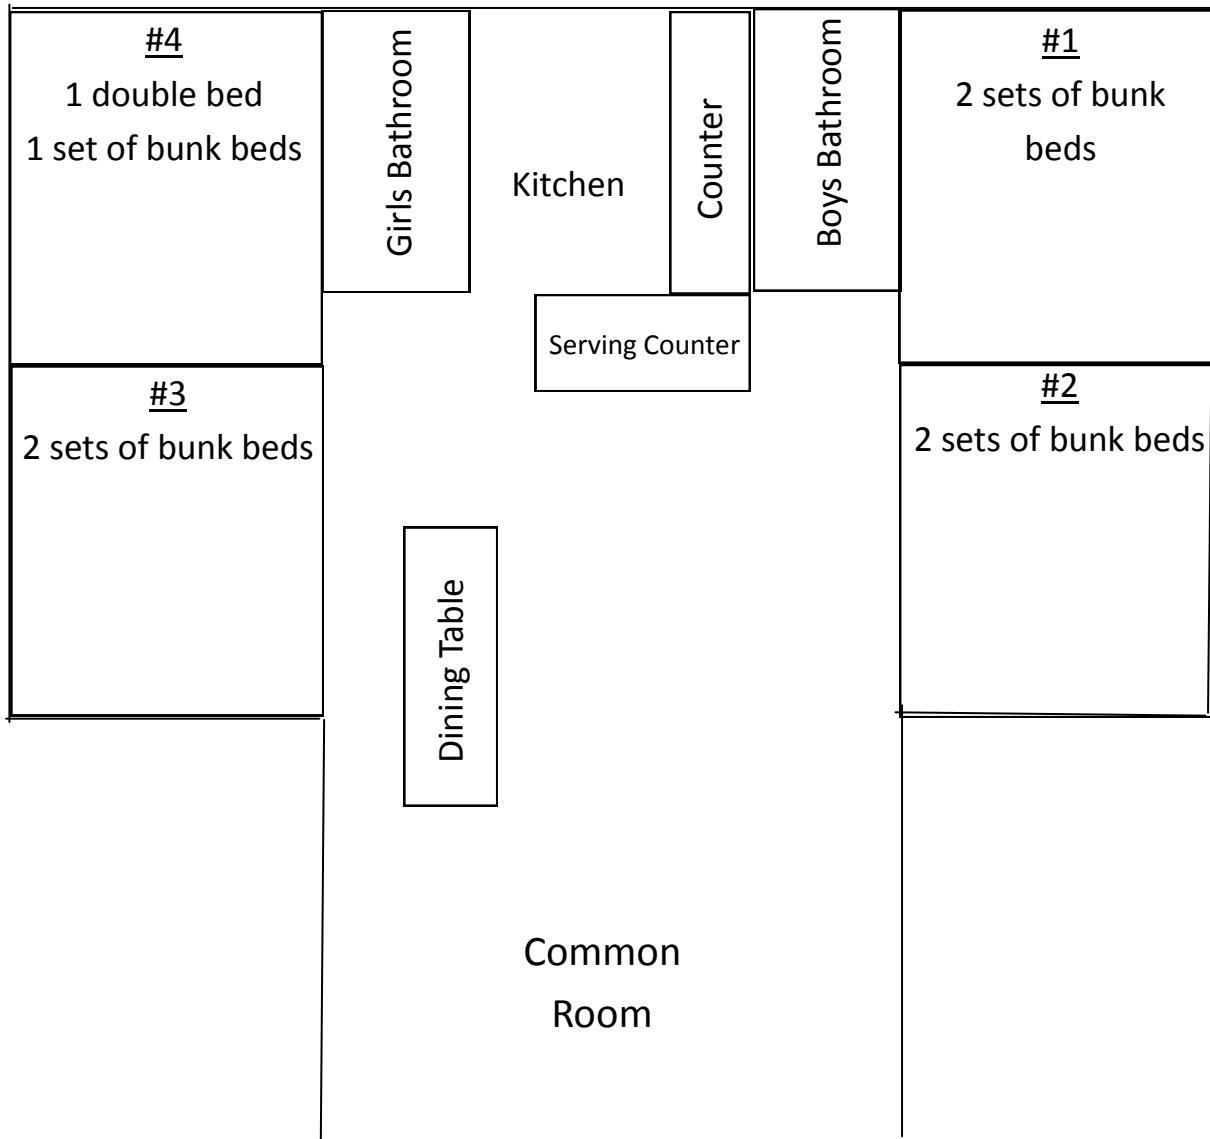

WEST SHORE LODGE LOWER LEVEL

Room #1

- 1.
- 2.
- 3.
- 4.

Room #3

- 2.

Room #2

- 1.
- 2.
- 3.
- 4.

Room #4

- 1.
- 2.
- 3.
- 4.

*Kitchen is stocked for basic cooking (flatware for up to 16 persons).

*Kitchen has a full size refrigerator, microwave, coffeemaker and stove.

*Linens and towels are not provided.

*Cot packs available for charge with at least two weeks notice of need.

*Girls bathroom has two showers; boys bathroom has one shower.

*Dining table set for 12 persons. Extra tables & chairs available.