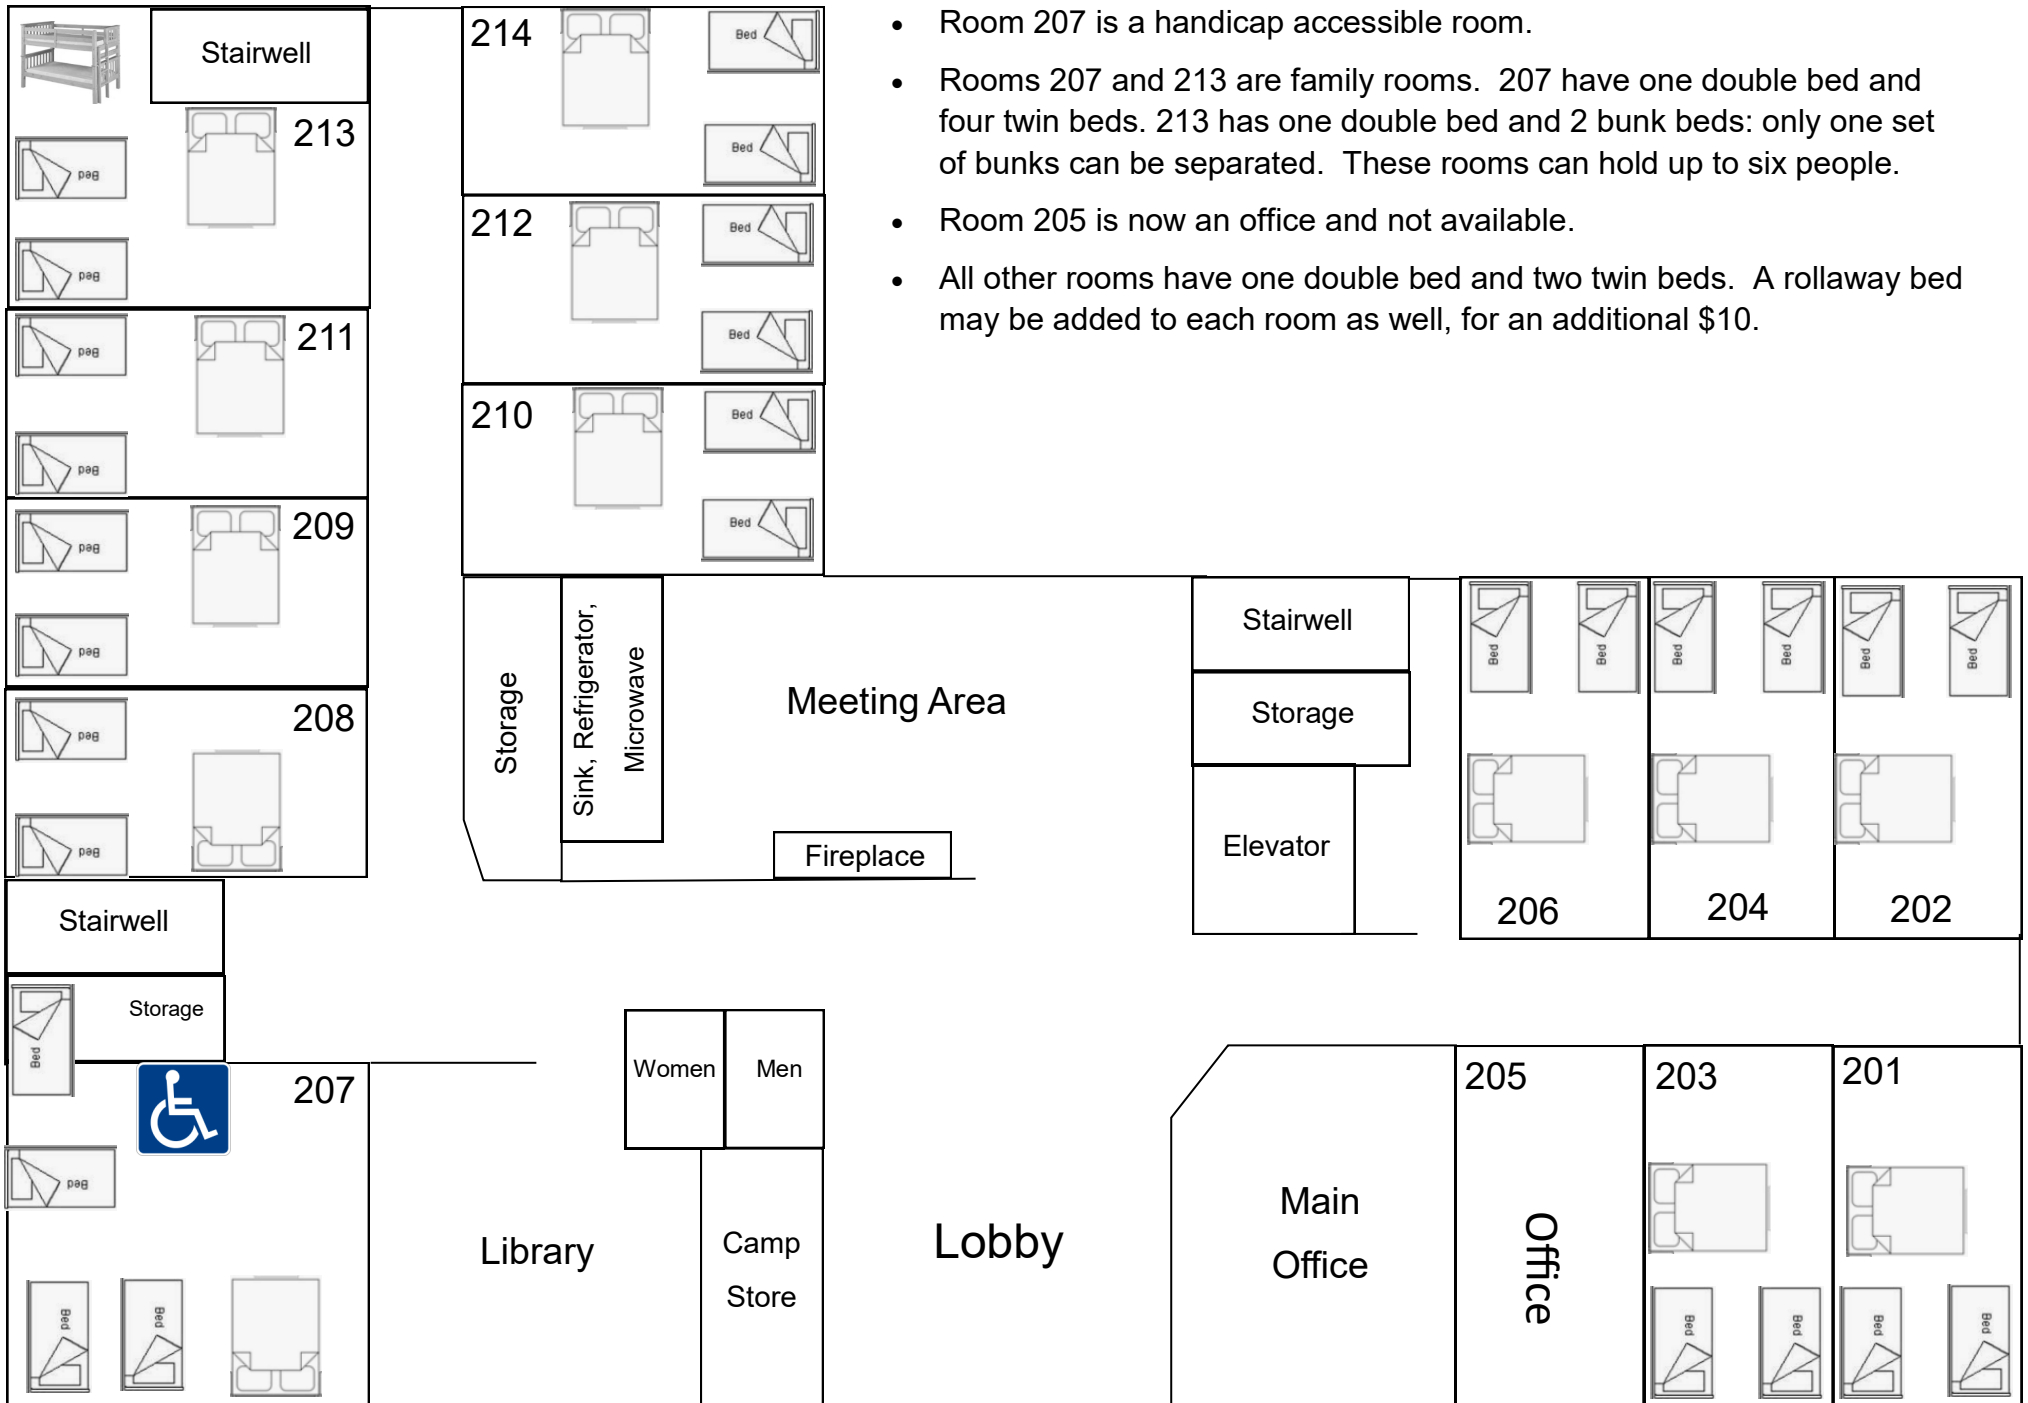

# Retreat Center Upper Level

- Room 207 is a handicap accessible room.
- Rooms 207 and 213 are family rooms. 207 have one double bed and four twin beds. 213 has one double bed and 2 bunk beds: only one set of bunks can be separated. These rooms can hold up to six people.
- Room 205 is now an office and not available.
- All other rooms have one double bed and two twin beds. A rollaway bed may be added to each room as well, for an additional \$10.